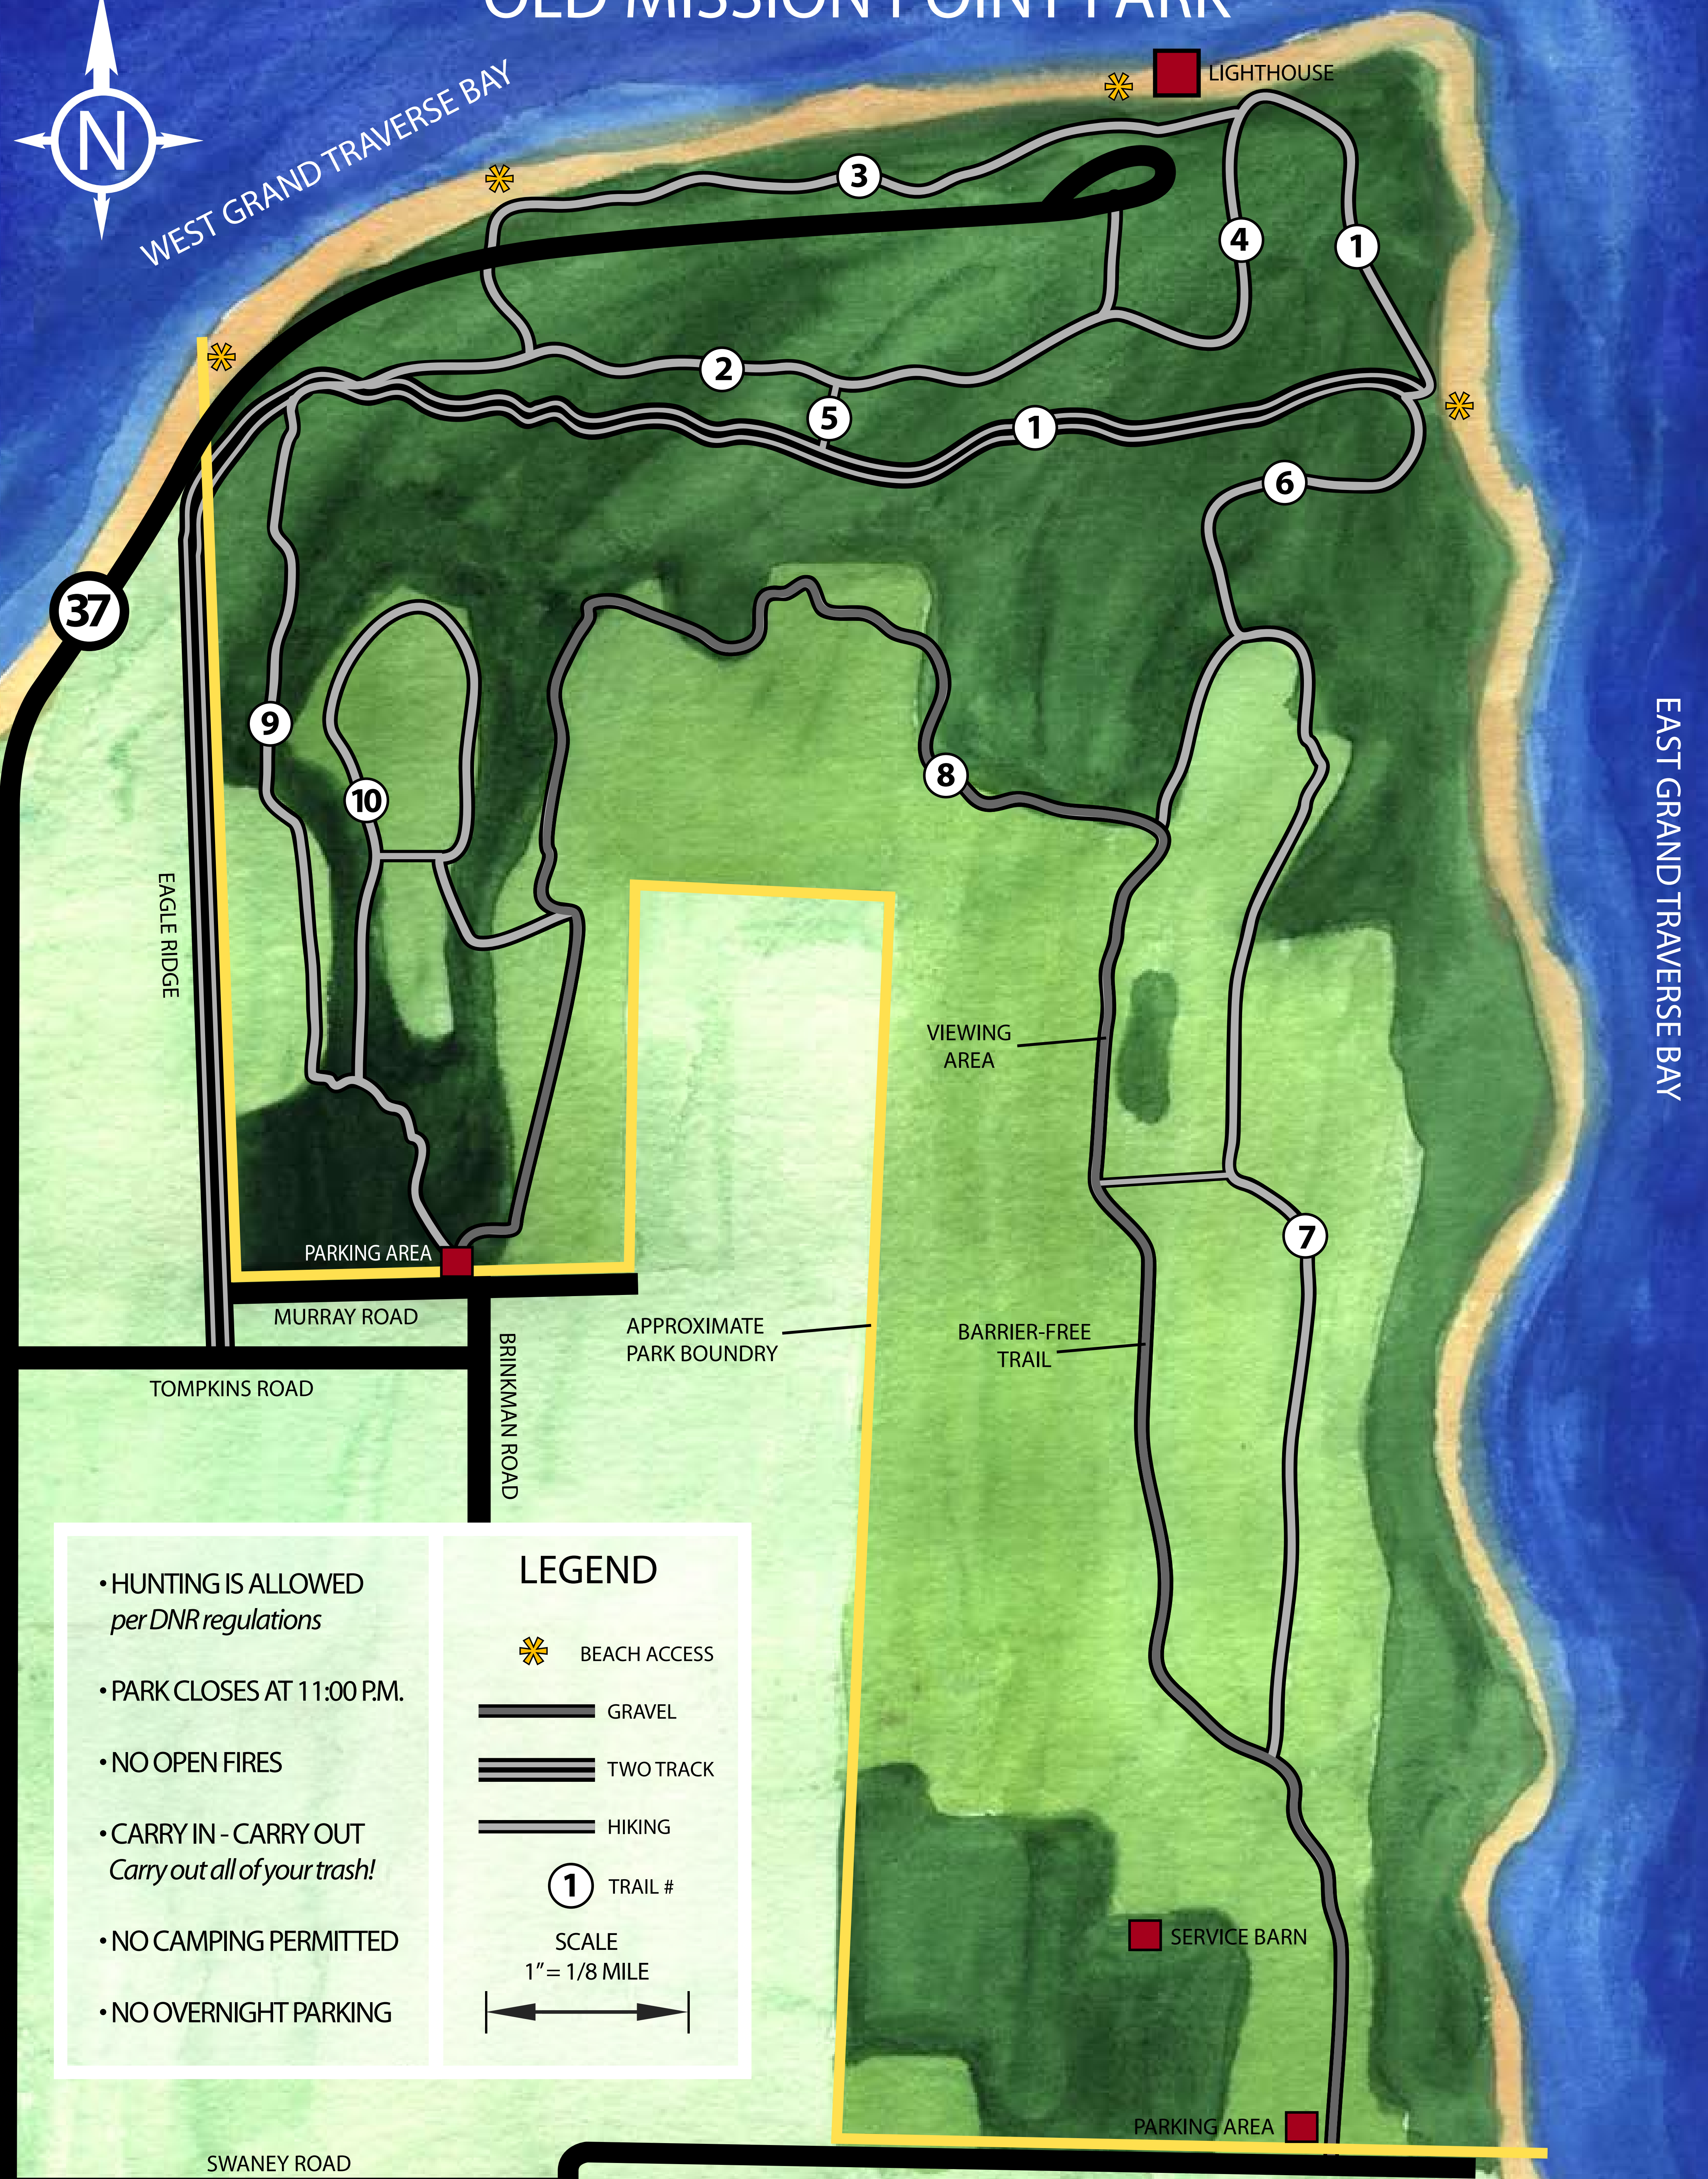

OLD MISSION POINT PARK

WEST GRAND TRAVERSE BAY

LIGHTHOUSE

EAST GRAND TRAVERSE BAY

- HUNTING IS ALLOWED
per DNR regulations
- PARK CLOSES AT 11:00 P.M.
- NO OPEN FIRES
- CARRY IN - CARRY OUT
Carry out all of your trash!
- NO CAMPING PERMITTED
- NO OVERNIGHT PARKING

LEGEND

- BEACH ACCESS
- GRAVEL
- TWO TRACK
- HIKING
- TRAIL #

SCALE
1" = 1/8 MILE

EAGLE RIDGE

PARKING AREA

MURRAY ROAD

TOMPKINS ROAD

BRINKMAN ROAD

APPROXIMATE PARK BOUNDARY

VIEWING AREA

BARRIER-FREE TRAIL

SERVICE BARN

PARKING AREA

SWANEY ROAD

RIDGEWOOD ROAD

37

9

10

2

5

1

3

4

1